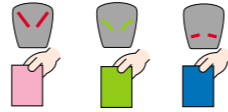

10 times 15 times 20 times 40 times

■ Song and dance

Song selection

■ List of voice commands

- Common to all games: START
- Guess the word: LISTEN TO ME
- Hearing test: LISTEN TO ME, GIVE ME A WORD, SAY IT AGAIN
- Going for a walk: GO FORWARD, GO BACK, GO RIGHT, GO LEFT, HURRY UP, STOP
- Penalty kicks: SHOOT (to attacker AIBO); GO RIGHT, GO LEFT, DUCK (to defender AIBO)
- The presenter: OPEN YOUR MOUTH, CLOSE YOUR MOUTH
- Copy cat: POSE

■ Test du capteur de couleurs

Perception des couleurs d'AIBO et éclairage de ses yeux

■ Sons de fête

Sélection des effets sonores

■ Décompte 1/2

Sélection de durée

5 secondes 10 secondes 30 secondes 60 secondes