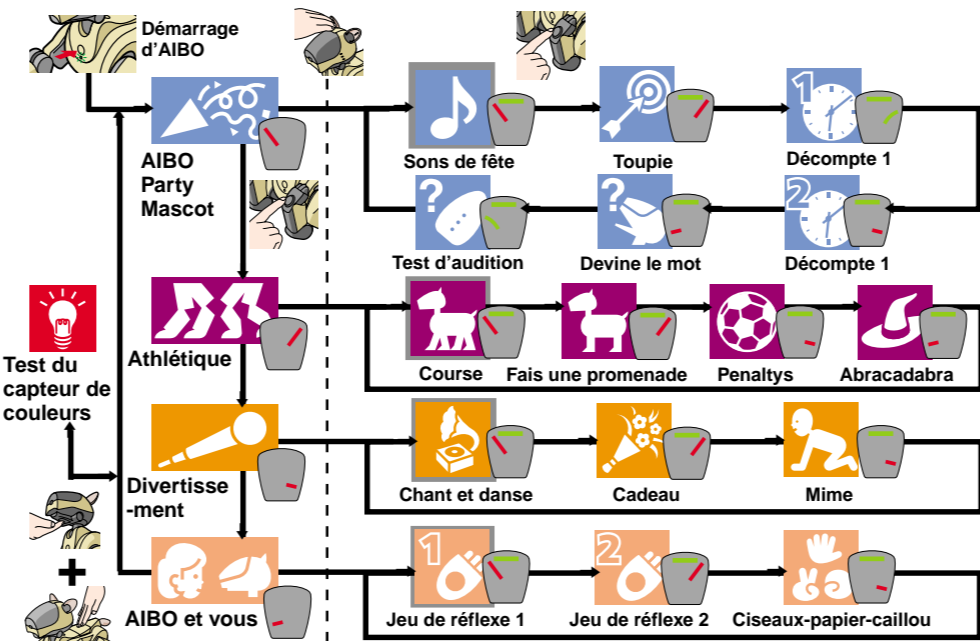

Drücken Sie AIBO 3 Sekunden lang gleichzeitig auf Kinn und Rücken.

Appuyez simultanément sur le menton et le dos pendant 3 secondes

Keep pressing on the chin and the back at the same time for 3 seconds

■ Color sensor test

AIBO's color perception and its eye lights

■ Party sound

Sound effects selection

■ Countdown 1/2

Time selection

5 seconds 10 seconds 30 seconds 60 seconds

■ Reflex game 1/2

Selection of number of times to clear

10 times 15 times 20 times 40 times

■ Song and dance

Song selection

■ List of voice commands

- Common to all games: START
- Guess the word: LISTEN TO ME
- Hearing test: LISTEN TO ME, GIVE ME A WORD, SAY IT AGAIN
- Going for a walk: GO FORWARD, GO BACK, GO RIGHT, GO LEFT, HURRY UP, STOP
- Penalty kicks: SHOOT (to attacker AIBO); GO RIGHT, GO LEFT, DUCK (to defender AIBO)
- The presenter: OPEN YOUR MOUTH, CLOSE YOUR MOUTH
- Copy cat: POSE